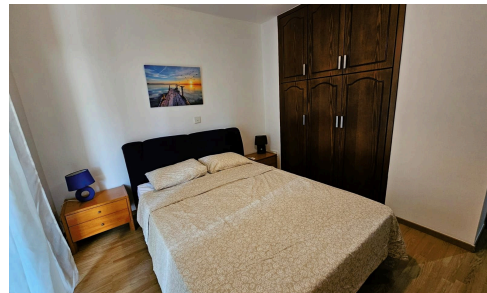

## Limassol 2BD Furnished Apartment Rent - Neapolis Beach Area

€1,400 /month

 Neapolis, Limassol

A 2 bed flat, just a few minutes from the beach/sea.

In a building consisting of 12 flats, with a basement, cov parking, storage, solar, double glazed windows, with nets, brand new furniture and fittings

This flat is an excellent choice for those who like to live near the sea and near all amenities  
It has a nice aura, and is on the 1st floor.

Bedrooms

 2

Bathrooms

 1

Covered

 80 m<sup>2</sup>

**EK** EXECUTIVES  
ESTATE AGENTS