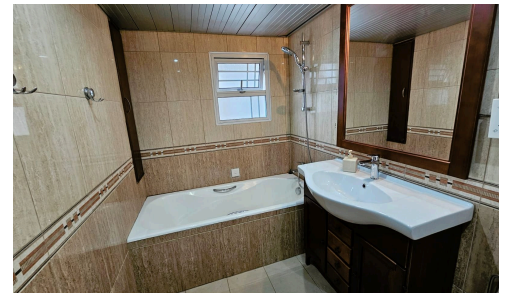

## Limassol 2BD Furnished Apartment Rent - Neapolis Beach Area

€1,400 /month

 Neapolis, Limassol

A 2 bed flat, just a few minutes from the beach/sea.

In a building consisting of 12 flats, with a basement, cov parking, storage, solar, double glazed windows, with nets, brand new furniture and fittings

This flat is an excellent choice for those who like to live near the sea and near all amenities  
It has a nice aura, and is on the 1st floor.

Bedrooms

 2

Bathrooms

 1

Covered

 80 m<sup>2</sup>

**EK** EXECUTIVES  
ESTATE AGENTS